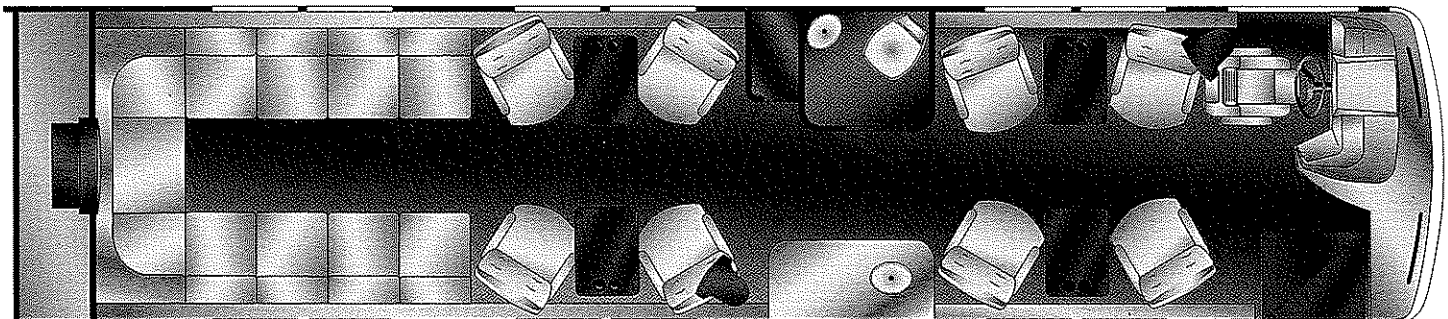

VISTA CRUISER

by Gulf Stream Coach, Inc.

Model 8400 VC

Standard Features

Chassis...

- 31,000 GVWR, 330 HP CAT Freightliner

Decor...

- Commercial Grade Carpeting
- Corion™ Countertops - Throughout

Heating & Cooling...

- 105,000 BTU Air Conditioning
- 3-Speed Fantastic Attic Fans w/Rain Sensor
- 70,000 BTU Coach Heater

Electrical...

- 50 Amp SVC w/Detachable Cord
- Monitor Panel
- Lighted Basement Storage
- Driving Lights
- Back-up Monitor
- AM/FM Stereo in Dash
- 10-Disc CD Changer
- Map Reading Lights
- Sony 27" Wega Stereo TV (Rear)
- Sony 13" Wega Mono TV (Behind Driver)
- Sony 13" Wega Mono TV (Midship)
- Sony Hi-Fi Stereo VCR (Rear)
- Sony DVD Player (Rear)
- Mobile Theater Q-Surround System (Rear)
- Mobile Theater Q-Surround System (Front)
- Smart Source Audio/Video Selector
- Front & Rear Vista Lights
- Bead Lighting in Seating Area

Bath...

- 60 Gal. Fresh Water Tank
- 60 Gal. Holding Tank
- Holding Tank Flush Kit
- Power Vent (Commode Area)
- Porcelain Pedal Stool w/Sprayer
- Lav Bowl & Soap Dispenser

Power...

- Emergency Start Switch in Dash
- On/Off Block Heater Switch
- (4) Deep Cycle 6-Volt Coach Batteries
- Pro-Sine 2000 Watt Inverter

Furnishings...

- 6-Way Power Pilot Seat
- (8) Leather Captains Chairs
- Wrap-around Rear Sofa w/Storage Drawers

Appliances...

- Water Purifier
- 2.8 Cu.Ft. Refrigerator

Exterior...

- Full Basement w/Carpeted Storage
- Slick Fiberglass Exterior
- Thermopane Windows
- Chrome Front Air Horns
- Heated & Remote Exterior Mirrors
- Front & Rear Mud Flaps
- Auto-Double Electric Step
- Rear Rock Guard
- Stainless Steel Wheel Insert
- Bus Style Front & Rear Cap
- Rear Access Compartment Door
- Aluminum Alcoa™ Wheels

Favorite Options

- Supplementary 26,000 BTU - 110 Volt AC
- Fully Automatic Levelers
- Lower Compartment External Entertainment Center w/Wega 20" TV & AM/FM/CD Player
- In-Motion Satellite System
- Remote Control Spot Light
- Intercom System
- Generac 7.5 Diesel Generator
- 50# Freezer w/Slide Tray in Basement
- Additional 2.8 Cu.Ft. Refrigerator
- Vista Cruiser Exterior Paint Scheme
- Logo Rear Rock Guard
- Deluxe Awning