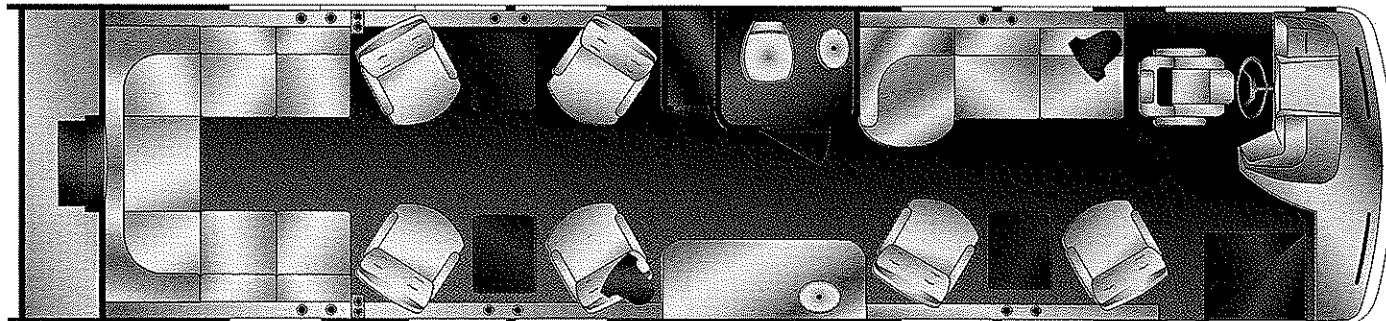

VISTA CRUISER

by Gulf Stream Coach, Inc.

Model 8360 VC

Standard Features

Chassis...

- 27,910 GVWR, 330 HP CAT Freightliner

Decor...

- Commercial Grade Carpeting
- Corion™ Countertops - Throughout

Heating & Cooling...

- 105,000 BTU Air Conditioning
- 3-Speed Fantastic Attic Fans w/Rain Sensor
- 70,000 BTU Coach Heater

Electrical...

- 50 Amp SVC w/Detachable Cord
- Monitor Panel
- Lighted Basement Storage
- Driving Lights
- Back-up Monitor
- AM/FM Stereo in Dash
- 10-Disc CD Changer
- Map Reading Lights
- Sony 27" Wega Stereo TV (Rear)
- Sony 13" Wega Mono TV (Behind Driver)
- Sony 13" Wega Mono TV (Midship)
- Sony Hi-Fi Stereo VCR (Rear)
- Sony DVD Player (Rear)
- Mobile Theater Q-Surround System (Rear)
- Mobile Theater Q-Surround System (Front)
- Smart Source Audio/Video Selector
- Front & Rear Vista Lights
- Bead Lighting in Seating Area

Bath...

- 60 Gal. Fresh Water Tank
- 60 Gal. Holding Tank
- Holding Tank Flush Kit
- Power Vent (Commode Area)
- Porcelain Pedal Stool w/Sprayer
- Lav Bowl & Soap Dispenser

Power...

- Emergency Start Switch in Dash
- On/Off Block Heater Switch
- (4) Deep Cycle 6-Volt Coach Batteries
- Pro-Sine 2000 Watt Inverter

Furnishings...

- 6-Way Power Pilot Seat
- (8) Leather Captains Chairs
- Wrap-around Rear Sofa w/Storage Drawers

Appliances...

- Water Purifier
- 2.8 Cu.Ft. Refrigerator

Exterior...

- Full Basement w/Carpeted Storage
- Slick Fiberglass Exterior
- Thermopane Windows
- Chrome Front Air Horns
- Heated & Remote Exterior Mirrors
- Front & Rear Mud Flaps
- Auto-Double Electric Step
- Rear Rock Guard
- Stainless Steel Wheel Insert
- Bus Style Front & Rear Cap
- Rear Access Compartment Door
- Aluminum Alcoa™ Wheels

Favorite Options

- Supplementary 26,000 BTU - 110 Volt AC
- Fully Automatic Levelers
- Lower Compartment External Entertainment Center w/Wega 20" TV & AM/FM/CD Player
- In-Motion Satellite System
- Remote Control Spot Light
- Intercom System
- Generac 7.5 Diesel Generator
- 50# Freezer w/Slide Tray in Basement
- Additional 2.8 Cu.Ft. Refrigerator
- Vista Cruiser Exterior Paint Scheme
- Logo Rear Rock Guard
- Deluxe Awning